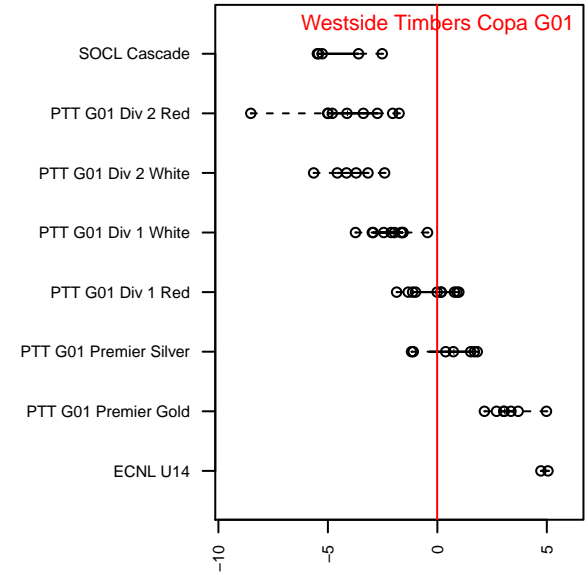

# Westside Timbers Copa G01

Westside Timbers  
 Beaverton, OR  
 G01 total strength=1122  
 attack=2.71 defense=3.43  
 fall league = PTT G01 Div 1 Red  
 spr league = Spr OYS G01 Premier White

alt names used:  
 Westside Timbers Copa G01  
 Westside Timbers G01 Copa  
 Westside Timbers G01 Copa

Venues played:  
 2015 Clash At the Border Silver/Bronze U14  
 2015 Beaverton Cup GU14 Gold  
 2015 Mt Hood Challenge U14  
 2015 PTT G01 Division 1 Red  
 2015 Spr OYS G01 Premier White  
 2015 OYS State Cup G01

**Westside Timbers Copa G01**  
 Dots are actual minus expected GF (blue circles) and GA (red triangles).  
 Blue line is smoothed change in attack strength. Red is smoothed change in defense strength.

**attack and defense variance (black dot)  
relative to other teams  
and top 10 in region**

**attack and defense rating  
relative to others at age  
and all opponents in last 13 months**

**Performance relative to 13 month average**