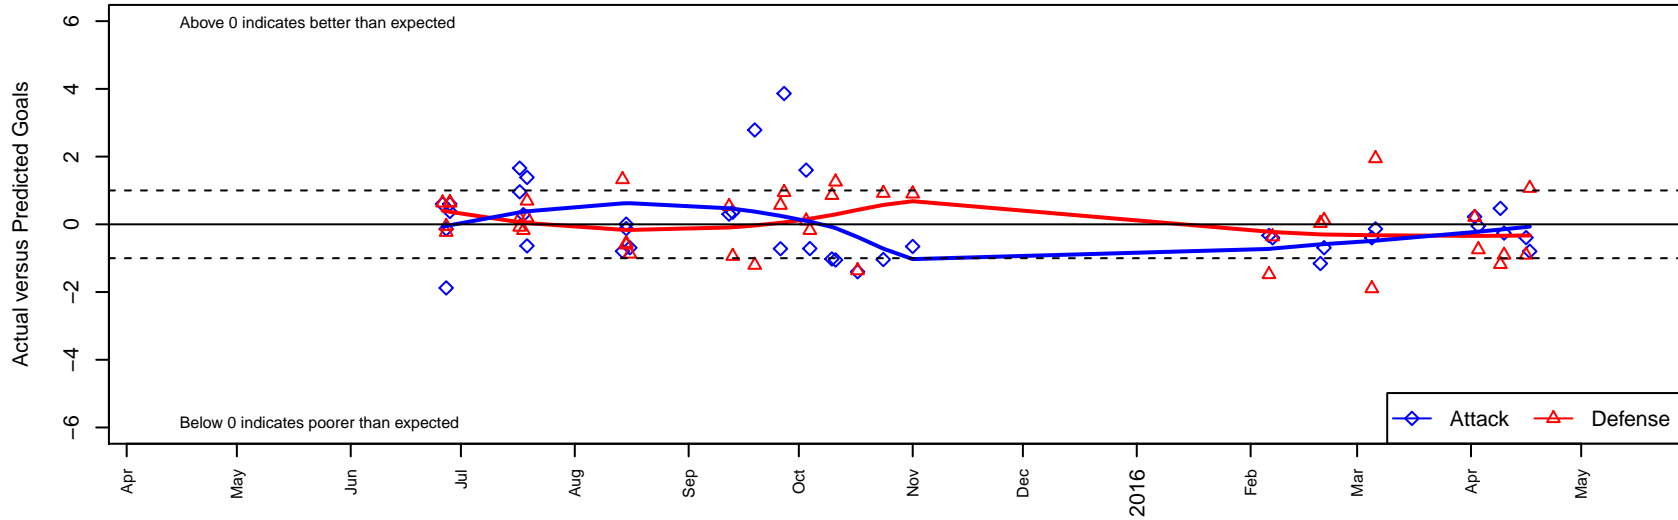

# Westside Timbers Copa G01

Westside Timbers  
 Beaverton, OR  
 G01 total strength=1122  
 attack=2.71 defense=3.43  
 fall league = PTT G01 Div 1 Red  
 spr league = Spr OYS G01 Premier White

alt names used:  
 Westside Timbers Copa G01  
 Westside Timbers G01 Copa  
 Westside Timbers G01 Copa

Venues played:  
 2015 Clash At the Border Silver/Bronze U14  
 2015 Beaverton Cup GU14 Gold  
 2015 Mt Hood Challenge U14  
 2015 PTT G01 Division 1 Red  
 2015 Spr OYS G01 Premier White  
 2015 OYS State Cup G01

**Westside Timbers Copa G01**  
 Dots are actual minus expected GF (blue circles) and GA (red triangles).  
 Blue line is smoothed change in attack strength. Red is smoothed change in defense strength.

**attack and defense variance (black dot)  
relative to other teams  
and top 10 in region**

**attack and defense rating  
relative to others at age  
and all opponents in last 13 months**

**Performance relative to 13 month average**